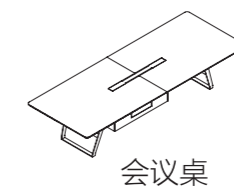

书柜

型号

JOL-CAA-3019

规格

3060W\*450D\*1970H

标配：小山纹胡桃 + 咖灰金属漆

会议桌

**型号** JOL-MTA-3613  
**规格** 3600W\*1350D\*760H  
**标配:** 小山纹胡桃 + 咖灰金属漆

会议桌面采用开放漆工艺，小山纹胡桃木纹自然而华美；会议桌中间是长条形线盖板，内置国标 86 插座孔位，可根据用电需求自由配置插座；桌面下支撑柱兼具隐线上线功能。

The conference tabletop adopts open lacquer technology, and the hill-shaped walnut pattern is natural and gorgeous; the middle of the conference table is a long strip line cover with built-in GB 86 socket hole position, which can be freely configured according to the power demand; the support column under the table is also hidden. Online line function.